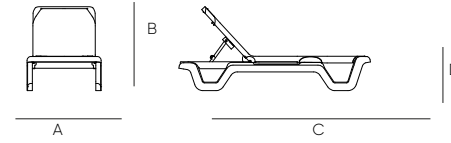

Eva Pro

A 73 cm
B 88 cm

C 198 cm
D 37 cm

Estructura · Frame

Embalaje Package	Unidades Units	Medidas Measures	Peso Weight	Volumen Volume
Caja · Box	2 u.	201x78,5x63 cm	35,8 kg	1,00 m³
Palet · Pallet	14 u.	200x75x185 cm	222,2 kg	2,77 m³

Capacidad de carga Loading capacity	Mega Trailer	Cont. 20'	Cont. 40'	Cont. 40 High Cube
Eva Pro	520 u.	160 u.	330 u.	400 u.

Tejido · Fabric

Lola

A 75 cm
B 95 cm

C 198 cm
D 37 cm

Estructura · Frame

Lola T solo tabillas · Lola T only slats

Embalaje en palet Packed by pallet	Unidades Units	Medidas Measures	Peso Weight	Volumen Volume
Lola	14 u.	200x74x178 cm	226,4 kg	2,78 m³
Lola T	14 u.	200x74x178 cm	312 kg	2,78 m³

Capacidad de carga Loading capacity	Mega Trailer	Cont. 20'	Cont. 40'	Cont. 40 High Cube
Lola / Lola T	520 u.	160 u.	330 u.	400 u.

Tejido · Fabric

Eva Pro T

A 73 cm
B 88 cm

C 198 cm
D 37 cm

Estructura · Frame

Embalaje Package	Unidades Units	Medidas Measures	Peso Weight	Volumen Volume
Caja · Box	2 u.	201x78,5x63 cm	35,8 kg	1,00 m³
Palet · Pallet	14 u.	200x78x153 cm	247,7 kg	2,38 m³

Capacidad de carga Loading capacity	Mega Trailer	Cont. 20'	Cont. 40'	Cont. 40 High Cube
Eva Pro T	520 u.	160 u.	330 u.	400 u.

Solo tabillas · Only slats

Carmen

A 75 cm
B 88 cm

C 198 cm
D 37 cm

Estructura · Frame

Carmen T solo tabillas · Carmen T only slats

Embalaje en palet Packed by pallet	Unidades Units	Medidas Measures	Peso Weight	Volumen Volume
Carmen	14 u.	200x78x178 cm	226,4 kg	2,78 m³
Carmen T	14 u.	200x78x178 cm	312 kg	2,78 m³

Capacidad de carga Loading capacity	Mega Trailer	Cont. 20'	Cont. 40'	Cont. 40 High Cube
Carmen / Carmen T	520 u.	160 u.	330 u.	360 u.

Tejido · Fabric